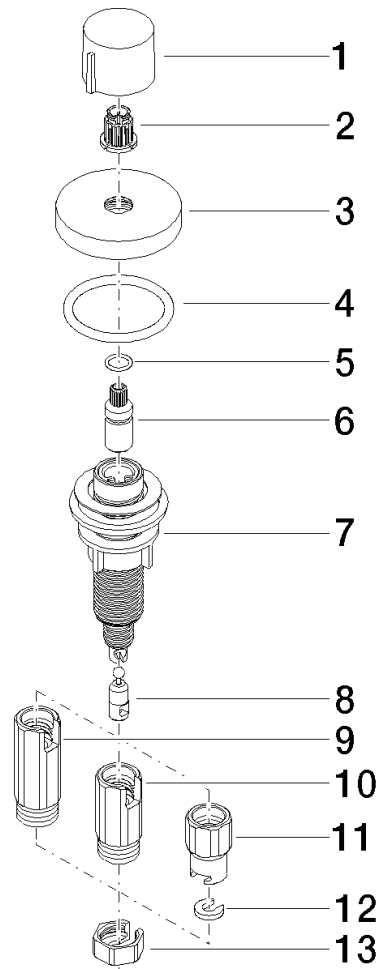

**Strainer waste with control handle - Platinum**

ELIO

10 710 970

- control for single basin
- including adapter for Bowden cable

Fits ELIO, ENO, MEM, META SQUARE, SYNC, TARA and TARA ULTRA

Fits: ELIO, MEM, TARA, TARA ULTRA, META SQUARE

	Platinum	10 710 970-08
	Chrome	10 710 970-00
	Brushed Platinum	10 710 970-06
	Durabress (23kt Gold)	10 710 970-09
	Dark Chrome	10 710 970-19
	Brushed Durabress (23kt Gold)	10 710 970-28
	Matte Black	10 710 970-33
	Brushed Champagne (22kt Gold)	10 710 970-46
	Champagne (22kt Gold)	10 710 970-47
	Brushed Chrome	10 710 970-93
	Brushed Dark Platinum	10 710 970-99

10 710 970

mm [inches]

10 710 970

Parts for other finishes can be found here: [Chrome](#)

Spare parts list

No.	Item Number	Name	Quantity used	Delivery time
1	09 20 97 030-08	handle	1	40
2	90 12 12 002 00 90	fixing cap	1	2
3	09 27 87 006-08	rosette	1	40
4	90 14 10 043 00 90	seal	1	2
5	09 14 10 042 90	seal	1	2
6	09 29 06 087-08	spindle	1	-
Spare part can no longer be ordered, please order the replacement item				
7	04 30 01 029 00 90	adaptor	1	2
8	09 24 03 175 90	adaptor	1	2
9	09 11 10 073-07	connection	1	30
10	09 11 10 074-07	connection	1	30
11	09 11 10 079-07	connection	1	30
12	09 30 11 087 90	disc	1	2
13	09 23 30 024-07	nut	1	30